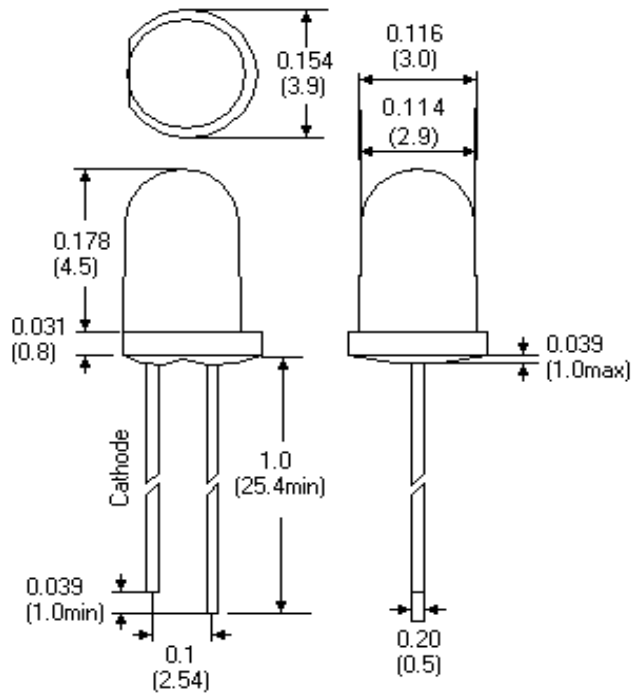

3MM (T1) LED LAMP (SL-03xxx-xxD)

Note: All dimensions are in inches (millimeters).