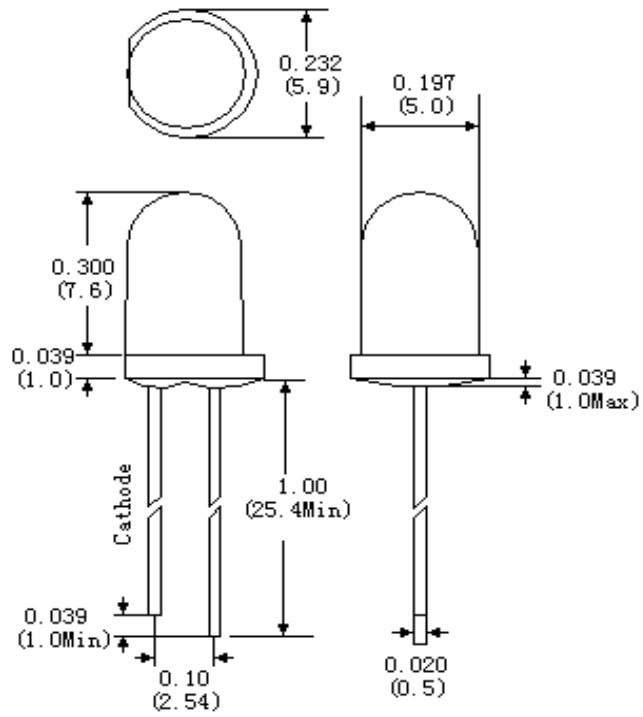

T1 (3/4) 5MM Red LED LAMP SL-05xxx-xxD

Note: All dimensions are in inches (millimeters)