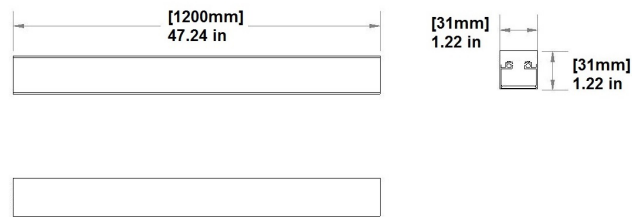

SUNSTRIP30 (ST30) CEILING LUMINAIRE

0-10V DIMMING | SMART LIGHTING COMPATIBLE | EXTERNAL DRIVER

PRODUCT NAME	SUNSTRIP30
INPUT	700mA or 1400mA
POWER FACTOR	>0.9
POWER CONSUMPTION	30W or 60W
DIMMING	0-10V dimming
MATERIAL	Anodized extruded aluminum
WEIGHT	1.2 lbs (.55kg) or 2.4 lbs (1.1kg)
LENGTH	24", 36", 48" or 96"
MOUNTING	Recessed, Surface mounted, Suspended
LIFETIME	> 60,000 hrs
WARRANTY	Five year warranty
OPTICS	Optional translucent diffuser
OPERATING RANGE	-30°C to 40°C
BEAM ANGLE	Standard 90° Diffused 170°

DAMP LOCATION [IP64]

Higher CRI (85, 90, or 95) are available upon request.

May be Magnetized to Metal Surface
Brackets are also available for Surface Mount

ST30Y48P4X15-D-50

ST30Y48P4X15-DD-50

PRODUCT & LED MODULE SIZE	INPUT CURRENT	POWER CONSUMED	LUMEN OUTPUT	FIXTURE EFFICACY
ST30Y48P4X15N	700 mA	30 W	4,700 LM	156 LM/W
ST30Y96P8X15N	1400 mA	60 W	9,400 LM	156 LM/W

CCT	2,700K	4,100K	5,000K
LIGHT OUTPUT CONVERSION	.87	0.95	1
CRI	80	80	80

PRODUCT	LENGTH	LED MODULE SIZE		CURRENT
ST30				-
ST30	Y48	48 INCHES	P4X15N 4 MODULES WITH 15 CHIPS EACH	0700 mA
	Y96	96 INCHES	P8X15N 8 MODULES WITH 15 CHIPS EACH	1400 mA