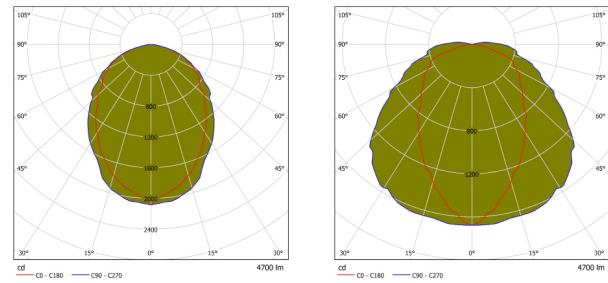

SUNSTRIP30 (ST30) CEILING LUMINAIRE

0-10V DIMMING | SMART LIGHTING COMPATIBLE | EXTERNAL DRIVER

PRODUCT NAME	SUNSTRIP30
INPUT	700mA or 1400mA
POWER FACTOR	>0.9
POWER CONSUMPTION	30W or 60W
DIMMING	0-10V dimming
MATERIAL	Anodized extruded aluminum
WEIGHT	1.2 lbs (.55kg) or 2.4 lbs (1.1kg)
LENGTH	24", 36", 48" or 96"
MOUNTING	Recessed, Surface mounted, Suspended
LIFETIME	> 60,000 hrs
WARRANTY	Five year warranty
OPTICS	Optional translucent diffuser
OPERATING RANGE	-30°C to 40°C
BEAM ANGLE	Standard 90° Diffused 170°

DAMP LOCATION [IP64]

Higher CRI (85, 90, or 95) are available upon request.

May be Magnetized to Metal Surface
Brackets are also available for Surface Mount

ST30Y48P4X15-D-50

ST30Y48P4X15-DD-50

PRODUCT & LED MODULE SIZE	INPUT CURRENT	POWER CONSUMED	LUMEN OUTPUT	FIXTURE EFFICACY
ST30Y48P4X15N	700 mA	30 W	4,700 LM	156 LM/W
ST30Y96P8X15N	1400 mA	60 W	9,400 LM	156 LM/W

CCT	2,700K	4,100K	5,000K
LIGHT OUTPUT CONVERSION	.87	0.95	1
CRI	80	80	80

PRODUCT	LENGTH	LED MODULE SIZE		CURRENT
ST30				-
ST30	Y48	48 INCHES	P4X15N 4 MODULES WITH 15 CHIPS EACH	0700 mA
	Y96	96 INCHES	P8X15N 8 MODULES WITH 15 CHIPS EACH	1400 mA