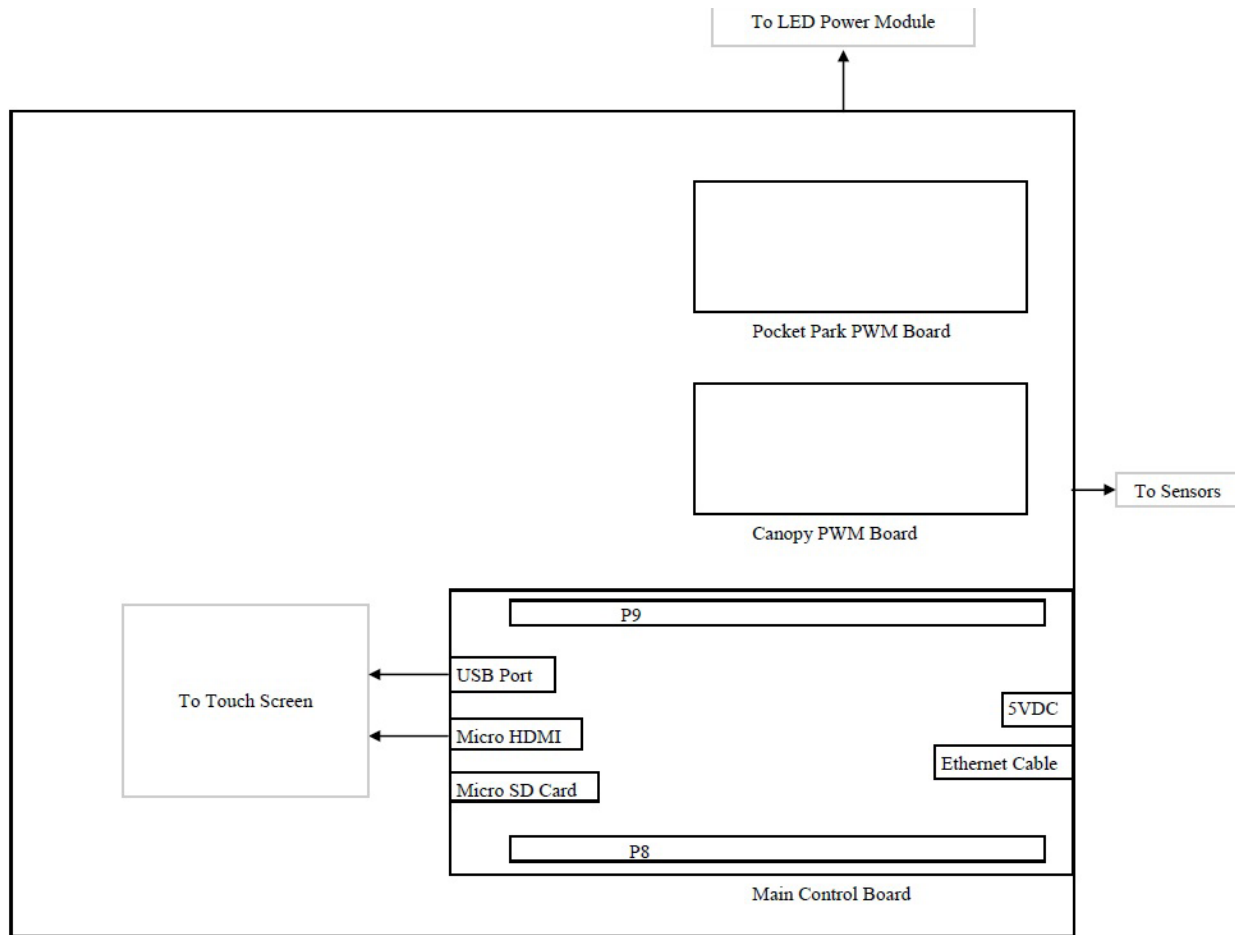

SMART LIGHTING CONTROL CONTROL BOX

MOTION DETECTION RANGE 0-7FT | WET LOCATION [IP66]

CALL FOR DETAILS