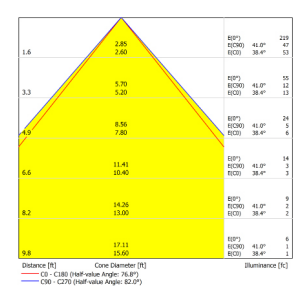

SR25-PENDANT (PD25) PENDANT LUMINAIRE

0-10V DIMMING | SMART LIGHTING COMPATIBLE | EXTERNAL DRIVER

Patented Fixture
Optional bubble acrylic attachment

PRODUCT NAME	PENDANT25
INPUT	700mA / ~10VDC
POWER FACTOR	>0.9
POWER CONSUMPTION	6.5W
DIMMING	0-10V dimming
MATERIAL	Anodized extruded aluminum, glass lens
WEIGHT	0.3 lb (0.15kg) for 12", 1.1 lb (0.49kg) for 48"
LENGTH	8" or custom length
MOUNTING	Ceiling Suspended
LIFETIME	> 60,000 hrs
WARRANTY	Five year limited warranty
OPTICS	Milled aluminum primary optic, clear glass lens aluminum reflector, optional translucent diffuser
OPERATING RANGE	-30°C to 40°C
BEAM ANGLE	Standard 90°, Diffused 110°

DAMP LOCATION (IP64)

Higher CRI (85, 90, or 95) are available upon request.

PRODUCT & LED MODULE SIZE	INPUT CURRENT	POWER CONSUMED	LUMEN OUTPUT	FIXTURE EFFICACY
PD25 M1X3	700 mA	6.5 W	693 LM	107 LM/W
PD25 M1X6	700 mA	6.5 W	832 LM	128 LM/W

Specialty designs with different chips per module available upon request

CCT	2,700K	3,500K	4,100K	5,500K
LIGHT OUTPUT CONVERSION	.95	1.0	1.05	1.16
CRI	80	80	80	75

PD25M1X6-35 PD25M1X6-35

PRODUCT	LED MODULE SIZE	CURRENT	HOUSING COLOR
PD25		-0700	-
PD25	M1X3 1 MODULE 3 CHIPS	0700 mA	SV SILVER GR GREEN
	M1X6 1 MODULE 6 CHIPS		BK BLACK PR PURPLE
			BR BROWN CC CUSTOM COLOR
			BL BLUE