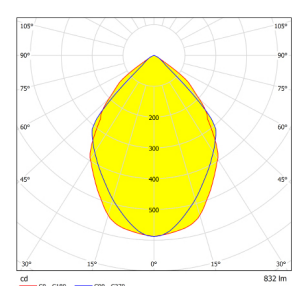

SR25-PENDANT (PD25) PENDANT LUMINAIRE

0-10V DIMMING | SMART LIGHTING COMPATIBLE | EXTERNAL DRIVER

Patented Fixture
Optional bubble acrylic attachment

PRODUCT NAME	PENDANT25
INPUT	700mA / ~10VDC
POWER FACTOR	>0.9
POWER CONSUMPTION	6.5W
DIMMING	0-10V dimming
MATERIAL	Anodized extruded aluminum, glass lens
WEIGHT	0.3 lb (0.15kg) for 12", 1.1 lb (0.49kg) for 48"
LENGTH	8" or custom length
MOUNTING	Ceiling Suspended
LIFETIME	> 60,000 hrs
WARRANTY	Five year limited warranty
OPTICS	Milled aluminum primary optic, clear glass lens aluminum reflector, optional translucent diffuser
OPERATING RANGE	-30°C to 40°C
BEAM ANGLE	Standard 90°, Diffused 110°

DAMP LOCATION (IP64)

Higher CRI (85, 90, or 95) are available upon request.

PRODUCT & LED MODULE SIZE	INPUT CURRENT	POWER CONSUMED	LUMEN OUTPUT	FIXTURE EFFICACY
PD25 M1X3	700 mA	6.5 W	693 LM	107 LM/W
PD25 M1X6	700 mA	6.5 W	832 LM	128 LM/W

Specialty designs with different chips per module available upon request

CCT	2,700K	3,500K	4,100K	5,500K
LIGHT OUTPUT CONVERSION	.95	1.0	1.05	1.16
CRI	80	80	80	75

PD25M1X6-35 PD25M1X6-35

PRODUCT	LED MODULE SIZE	CURRENT	HOUSING COLOR
PD25		-0700	-
PD25	M1X3 1 MODULE 3 CHIPS	0700 mA	SV SILVER GR GREEN
	M1X6 1 MODULE 6 CHIPS		BK BLACK PR PURPLE
			BR BROWN CC CUSTOM COLOR
			BL BLUE