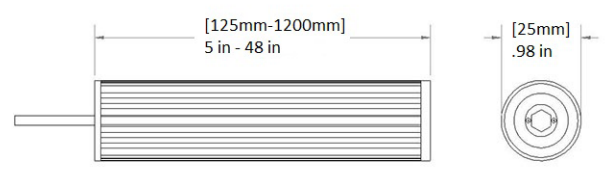

SR25-PENDANT (PD25) PENDANT LUMINAIRE

0-10V DIMMING | SMART LIGHTING COMPATIBLE | EXTERNAL DRIVER

Patented Fixture
Optional bubble acrylic attachment

PRODUCT NAME	PENDANT25
INPUT	700mA / ~10VDC
POWER FACTOR	>0.9
POWER CONSUMPTION	6.5W
DIMMING	0-10V dimming
MATERIAL	Anodized extruded aluminum, glass lens
WEIGHT	0.3 lb (0.15kg) for 12", 1.1 lb (0.49kg) for 48"
LENGTH	8" or custom length
MOUNTING	Ceiling Suspended
LIFETIME	> 60,000 hrs
WARRANTY	Five year limited warranty
OPTICS	Milled aluminum primary optic, clear glass lens aluminum reflector, optional translucent diffuser
OPERATING RANGE	-30°C to 40°C
BEAM ANGLE	Standard 90°, Diffused 110°

DAMP LOCATION (IP64)

Higher CRI (85, 90, or 95) are available upon request.

PRODUCT & LED MODULE SIZE	INPUT CURRENT	POWER CONSUMED	LUMEN OUTPUT	FIXTURE EFFICACY
PD25 M1X3	700 mA	6.5 W	693 LM	107 LM/W
PD25 M1X6	700 mA	6.5 W	832 LM	128 LM/W

Specialty designs with different chips per module available upon request

CCT	2,700K	3,500K	4,100K	5,500K
LIGHT OUTPUT CONVERSION	.95	1.0	1.05	1.16
CRI	80	80	80	75

PD25M1X6-35 PD25M1X6-35

PRODUCT	LED MODULE SIZE	CURRENT	HOUSING COLOR
PD25		-0700	-
PD25	M1X3 1 MODULE 3 CHIPS	0700 mA	SV SILVER GR GREEN
	M1X6 1 MODULE 6 CHIPS		BK BLACK PR PURPLE
			BR BROWN CC CUSTOM COLOR
			BL BLUE