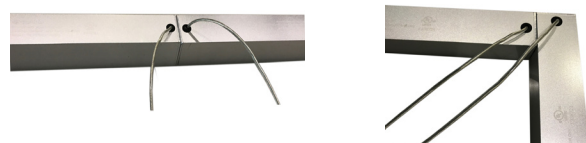

# SUNSTRIP30 CEILING LUMINAIRE

0-10V DIMMING | SMART LIGHTING COMPATIBLE | EXTERNAL DRIVER

Multiple fixtures can be connected as shown above

<b>PRODUCT NAME</b>	SUNSTRIP30
<b>INPUT</b>	700mA or 1400mA
<b>POWER FACTOR</b>	>0.9
<b>POWER CONSUMPTION</b>	30W or 60W
<b>DIMMING</b>	0-10V dimming
<b>MATERIAL</b>	Anodized extruded aluminum, glass lens
<b>WEIGHT</b>	1.2 lbs (.55kg) or 2.4 lbs (1.1kg)
<b>LENGTH</b>	24", 36", 48" or 96"
<b>MOUNTING</b>	Recessed, Surface mounted, Swivel, Suspended
<b>LIFETIME</b>	> 60,000 hrs
<b>WARRANTY</b>	Five year warranty
<b>OPTICS</b>	Optional translucent diffuser
<b>OPERATING RANGE</b>	-30°C to 40°C
<b>BEAM ANGLE</b>	Standard 90° Diffused 170°

DAMP LOCATION [IP64]

ST30 Direct/Indirect fixtures can also be connected as shown

ST30Y48P4X15-D-50

ST30Y48P4X15-DD-50

PRODUCT & LED MODULE SIZE	INPUT CURRENT	POWER CONSUMED	LUMEN OUTPUT	FIXTURE EFFICACY
ST30Y48P4X15N	700 mA	30 W	4,700 LM	156 LM/W
ST30Y96P8X15N	1400 mA	60 W	9,400 LM	156 LM/W

CCT	2,700K	4,100K	5,000K
<b>LIGHT OUTPUT CONVERSION</b>	.87	0.95	1
<b>CRI</b>	80	80	80

Specialty design with higher CRI (85, 90, or 95) available upon request.

PRODUCT	LENGTH	LED MODULE SIZE	CURRENT
<b>ST30</b>			-
<b>ST30</b>	<b>Y48</b>	48 INCHES <b>P4X15N</b> 4 MODULES WITH 15 CHIPS EACH	<b>0700</b> mA
	<b>Y96</b>	96 INCHES <b>P8X15N</b> 8 MODULES WITH 15 CHIPS EACH	<b>1400</b> mA