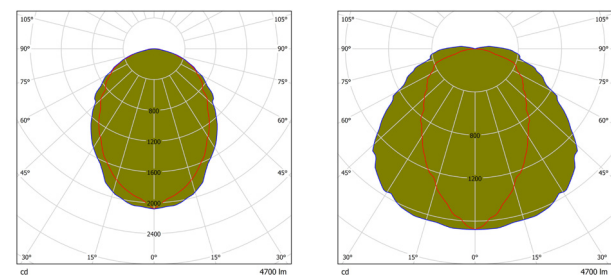

DAMP LOCATION [IP64]

ST30 Direct/Indirect fixtures can also be connected as shown

ST30Y48P4X15-D-50

ST30Y48P4X15-DD-50

PRODUCT & LED MODULE SIZE	INPUT CURRENT	POWER CONSUMED	LUMEN OUTPUT	FIXTURE EFFICACY
ST30Y48P4X15N	700 mA	30 W	4,700 LM	156 LM/W
ST30Y96P8X15N	1400 mA	60 W	9,400 LM	156 LM/W

CCT	2,700K	4,100K	5,000K
<b>LIGHT OUTPUT CONVERSION</b>	.87	0.95	1
<b>CRI</b>	80	80	80

Specialty design with higher CRI (85, 90, or 95) available upon request.

PRODUCT	LENGTH	LED MODULE SIZE	CURRENT
<b>ST30</b>			-
<b>ST30</b>	<b>Y48</b>	48 INCHES <b>P4X15N</b> 4 MODULES WITH 15 CHIPS EACH	<b>0700</b> mA
	<b>Y96</b>	96 INCHES <b>P8X15N</b> 8 MODULES WITH 15 CHIPS EACH	<b>1400</b> mA