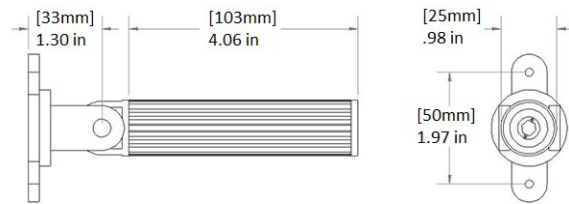

WALLMOUNT25 EXTERIOR LUMINAIRE

0-10V DIMMING | SMART LIGHTING COMPATIBLE | EXTERNAL DRIVER

PRODUCT NAME	WALLMOUNT25
INPUT	700mA
POWER FACTOR	>0.9
POWER CONSUMPTION	6.5W
DIMMING	0-10V dimming
MATERIAL	Anodized extruded aluminum, glass lens
WEIGHT	0.2 lb (0.09 kg)
LENGTH	4" or custom length
MOUNTING	Swivel Mounted
LIFETIME	> 60,000 hrs
WARRANTY	Five year limited warranty
OPTICS	Milled aluminum primary optic, clear glass lens aluminum reflector, optional translucent diffuser
OPERATING RANGE	-30°C to 40°C
BEAM ANGLE	Standard 90°, Diffused 110°

The WallMount25 is also suitable for Interior use with ten year warranty.

WM25M1X3-35

WM25M1X3-D-35

PRODUCT & LED MODULE SIZE	INPUT CURRENT	POWER CONSUMED	LUMEN OUTPUT	FIXTURE EFFICACY
WM25 M1X1	700 mA	2.2 W	231 LM	107 LM/W
WM25 M1X3	700 mA	6.5 W	693 LM	107 LM/W

PRODUCT	LED MODULE SIZE	CURRENT	HOUSING COLOR	HOUSING LENGTH
WM25		-	-	-
WM25	M1X1 1 MODULE 1 CHIPS	0700 mA	SV SILVER	04 4 INCHES
	M1X3 1 MODULE 3 CHIPS		BK BLACK	CL CUSTOM LENGTH
			BR BROWN	
			CC CUSTOM COLOR	