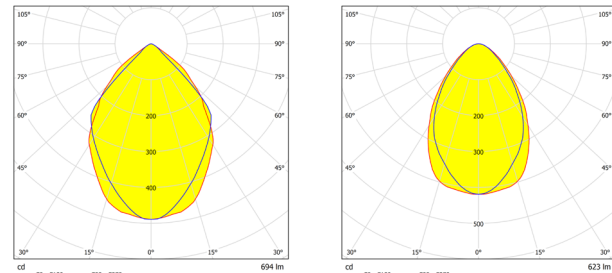

WALLMOUNT25 EXTERIOR LUMINAIRE

0-10V DIMMING | SMART LIGHTING COMPATIBLE | EXTERNAL DRIVER

PRODUCT NAME	WALLMOUNT25
INPUT	700mA
POWER FACTOR	>0.9
POWER CONSUMPTION	6.5W
DIMMING	0-10V dimming
MATERIAL	Anodized extruded aluminum, glass lens
WEIGHT	0.2 lb (0.09 kg)
LENGTH	4" or custom length
MOUNTING	Swivel Mounted
LIFETIME	> 60,000 hrs
WARRANTY	Five year limited warranty
OPTICS	Milled aluminum primary optic, clear glass lens aluminum reflector, optional translucent diffuser
OPERATING RANGE	-30°C to 40°C
BEAM ANGLE	Standard 90°, Diffused 110°

The WallMount25 is also suitable for Interior use with ten year warranty.

WM25M1X3-35

WM25M1X3-D-35

PRODUCT & LED MODULE SIZE	INPUT CURRENT	POWER CONSUMED	LUMEN OUTPUT	FIXTURE EFFICACY
WM25 M1X1	700 mA	2.2 W	231 LM	107 LM/W
WM25 M1X3	700 mA	6.5 W	693 LM	107 LM/W