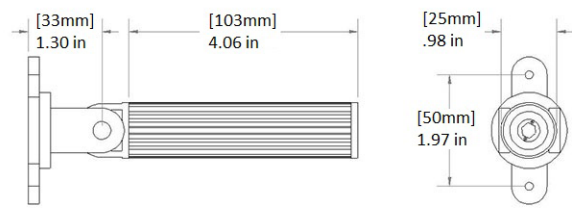

SR25-WALLMOUNT(WM25) WALL LUMINAIRE

0-10V DIMMING | SMART LIGHTING COMPATIBLE | EXTERNAL DRIVER

PRODUCT NAME	WALLMOUNT25
INPUT	700mA
POWER FACTOR	>0.9
POWER CONSUMPTION	6.5W
DIMMING	0-10V dimming
MATERIAL	Anodized extruded aluminum, glass lens
WEIGHT	0.2 lb (0.09 kg)
LENGTH	4"
MOUNTING	Swivel Mounted
LIFETIME	> 60,000 hrs
WARRANTY	Five year limited warranty
OPTICS	Milled aluminum primary optic, clear glass lens aluminum reflector, optional translucent diffuser
OPERATING RANGE	-30°C to 40°C
BEAM ANGLE	Standard 90°, Diffused 110°

WET LOCATION [IP66]

Patented Fixture
Also suitable for Exterior.

WM25M1X6-35

WM25M1X6-D-55

PRODUCT & LED MODULE SIZE	INPUT CURRENT	POWER CONSUMED	LUMEN OUTPUT	FIXTURE EFFICACY
WM25 M1X3	700 mA	6.5 W	693 LM	106 LM/W
WM25 M1X6	700 mA	6.5 W	832 LM	128 LM/W
Specialty designs with different chips per module available upon request				
CCT	2,700K	3,500K	4,100K	5,500K
LIGHT OUTPUT CONVERSION	.95	1.0	1.05	1.16
CRI	80	80	80	75

PRODUCT	LED MODULE SIZE	CURRENT	HOUSING COLOR	HOUSING LENGTH
WM25		-	-	-
WM25	M1X3 1 MODULE 3 CHIPS	0700 mA	SV SILVER	04 4 INCHES
	M1X6 1 MODULE 6 CHIPS		BK BLACK	CL CUSTOM LENGTH
			BR BROWN	
			CC CUSTOM COLOR	