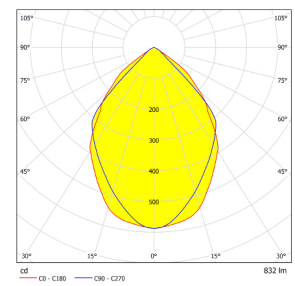

SR25-WALLMOUNT(WM25) WALL LUMINAIRE

0-10V DIMMING | SMART LIGHTING COMPATIBLE | EXTERNAL DRIVER

PRODUCT NAME	WALLMOUNT25
INPUT	700mA
POWER FACTOR	>0.9
POWER CONSUMPTION	6.5W
DIMMING	0-10V dimming
MATERIAL	Anodized extruded aluminum, glass lens
WEIGHT	0.2 lb (0.09 kg)
LENGTH	4"
MOUNTING	Swivel Mounted
LIFETIME	> 60,000 hrs
WARRANTY	Five year limited warranty
OPTICS	Milled aluminum primary optic, clear glass lens aluminum reflector, optional translucent diffuser
OPERATING RANGE	-30°C to 40°C
BEAM ANGLE	Standard 90°, Diffused 110°

WET LOCATION [IP66]

Patented Fixture
Also suitable for Exterior.

WM25M1X6-35

WM25M1X6-D-55

PRODUCT & LED MODULE SIZE	INPUT CURRENT	POWER CONSUMED	LUMEN OUTPUT	FIXTURE EFFICACY
WM25 M1X3	700 mA	6.5 W	693 LM	106 LM/W
WM25 M1X6	700 mA	6.5 W	832 LM	128 LM/W
Specialty designs with different chips per module available upon request				
CCT	2,700K	3,500K	4,100K	5,500K
LIGHT OUTPUT CONVERSION	.95	1.0	1.05	1.16
CRI	80	80	80	75

PRODUCT	LED MODULE SIZE	CURRENT	HOUSING COLOR	HOUSING LENGTH
WM25		-	-	-
WM25	M1X3 1 MODULE 3 CHIPS	0700 mA	SV SILVER	04 4 INCHES
	M1X6 1 MODULE 6 CHIPS		BK BLACK	CL CUSTOM LENGTH
			BR BROWN	
			CC CUSTOM COLOR	