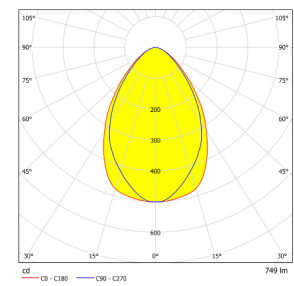

SR25-WALLMOUNT(WM25) WALL LUMINAIRE

0-10V DIMMING | SMART LIGHTING COMPATIBLE | EXTERNAL DRIVER

PRODUCT NAME	WALLMOUNT25
INPUT	700mA
POWER FACTOR	>0.9
POWER CONSUMPTION	6.5W
DIMMING	0-10V dimming
MATERIAL	Anodized extruded aluminum, glass lens
WEIGHT	0.2 lb (0.09 kg)
LENGTH	4"
MOUNTING	Swivel Mounted
LIFETIME	> 60,000 hrs
WARRANTY	Five year limited warranty
OPTICS	Milled aluminum primary optic, clear glass lens aluminum reflector, optional translucent diffuser
OPERATING RANGE	-30°C to 40°C
BEAM ANGLE	Standard 90°, Diffused 110°

WET LOCATION [IP66]

Patented Fixture
Also suitable for Exterior.

WM25M1X6-35

WM25M1X6-D-55

PRODUCT & LED MODULE SIZE	INPUT CURRENT	POWER CONSUMED	LUMEN OUTPUT	FIXTURE EFFICACY
WM25 M1X3	700 mA	6.5 W	693 LM	106 LM/W
WM25 M1X6	700 mA	6.5 W	832 LM	128 LM/W
Specialty designs with different chips per module available upon request				
CCT	2,700K	3,500K	4,100K	5,500K
LIGHT OUTPUT CONVERSION	.95	1.0	1.05	1.16
CRI	80	80	80	75

PRODUCT	LED MODULE SIZE	CURRENT	HOUSING COLOR	HOUSING LENGTH
WM25		-	-	-
WM25	M1X3 1 MODULE 3 CHIPS	0700 mA	SV SILVER	04 4 INCHES
	M1X6 1 MODULE 6 CHIPS		BK BLACK	CL CUSTOM LENGTH
			BR BROWN	
			CC CUSTOM COLOR	