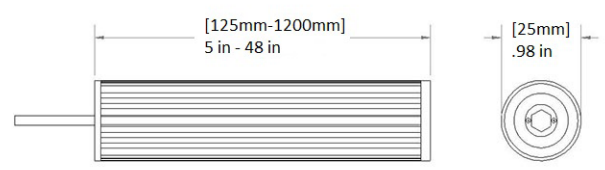

# SR25-PENDANT (PD25) PENDANT LUMINAIRE

0-10V DIMMING | SMART LIGHTING COMPATIBLE | EXTERNAL DRIVER

Patented Fixture  
Optional bubble acrylic attachment

PRODUCT NAME	PENDANT25
INPUT	700mA / ~10VDC
POWER FACTOR	>0.9
POWER CONSUMPTION	6.5W
DIMMING	0-10V dimming
MATERIAL	Anodized extruded aluminum, glass lens
WEIGHT	0.3 lb (0.15kg) for 12", 1.1 lb (0.49kg) for 48"
LENGTH	8" or custom length
MOUNTING	Ceiling Suspended
LIFETIME	> 60,000 hrs
WARRANTY	Five year limited warranty
OPTICS	Milled aluminum primary optic, clear glass lens aluminum reflector, optional translucent diffuser
OPERATING RANGE	-30°C to 40°C
BEAM ANGLE	Standard 90°, Diffused 110°

DAMP LOCATION (IP64)

Higher CRI (85, 90, or 95) are available upon request.

PRODUCT & LED MODULE SIZE	INPUT CURRENT	POWER CONSUMED	LUMEN OUTPUT	FIXTURE EFFICACY
PD25 M1X3	700 mA	6.5 W	693 LM	107 LM/W
PD25 M1X6	700 mA	6.5 W	832 LM	128 LM/W

Specialty designs with different chips per module available upon request

CCT	2,700K	3,500K	4,100K	5,500K
LIGHT OUTPUT CONVERSION	.95	1.0	1.05	1.16
CRI	80	80	80	75

PD25M1X6-35 PD25M1X6-35

PRODUCT	LED MODULE SIZE	CURRENT	HOUSING COLOR
PD25		-0700	-
PD25	M1X3 1 MODULE 3 CHIPS	0700 mA	SV SILVER GR GREEN
	M1X6 1 MODULE 6 CHIPS		BK BLACK PR PURPLE
			BR BROWN CC CUSTOM COLOR
			BL BLUE