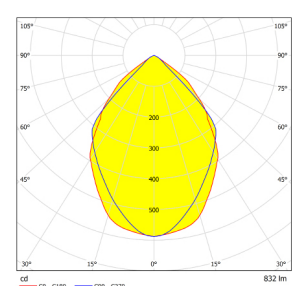

# SR25-PENDANT (PD25) PENDANT LUMINAIRE

0-10V DIMMING | SMART LIGHTING COMPATIBLE | EXTERNAL DRIVER

Patented Fixture  
Optional bubble acrylic attachment

PRODUCT NAME	PENDANT25
INPUT	700mA / ~10VDC
POWER FACTOR	>0.9
POWER CONSUMPTION	6.5W
DIMMING	0-10V dimming
MATERIAL	Anodized extruded aluminum, glass lens
WEIGHT	0.3 lb (0.15kg) for 12", 1.1 lb (0.49kg) for 48"
LENGTH	8" or custom length
MOUNTING	Ceiling Suspended
LIFETIME	> 60,000 hrs
WARRANTY	Five year limited warranty
OPTICS	Milled aluminum primary optic, clear glass lens aluminum reflector, optional translucent diffuser
OPERATING RANGE	-30°C to 40°C
BEAM ANGLE	Standard 90°, Diffused 110°

DAMP LOCATION (IP64)

Higher CRI (85, 90, or 95) are available upon request.

PRODUCT & LED MODULE SIZE	INPUT CURRENT	POWER CONSUMED	LUMEN OUTPUT	FIXTURE EFFICACY
PD25 M1X3	700 mA	6.5 W	693 LM	107 LM/W
PD25 M1X6	700 mA	6.5 W	832 LM	128 LM/W

Specialty designs with different chips per module available upon request

CCT	2,700K	3,500K	4,100K	5,500K
LIGHT OUTPUT CONVERSION	.95	1.0	1.05	1.16
CRI	80	80	80	75

PD25M1X6-35 PD25M1X6-35

PRODUCT	LED MODULE SIZE	CURRENT	HOUSING COLOR
PD25		-0700	-
PD25	M1X3 1 MODULE 3 CHIPS	0700 mA	SV SILVER GR GREEN
	M1X6 1 MODULE 6 CHIPS		BK BLACK PR PURPLE
			BR BROWN CC CUSTOM COLOR
			BL BLUE