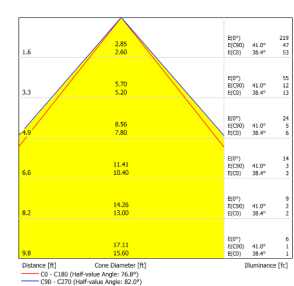

# SR25-PENDANT (PD25) PENDANT LUMINAIRE

0-10V DIMMING | SMART LIGHTING COMPATIBLE | EXTERNAL DRIVER

Patented Fixture  
Optional bubble acrylic attachment

PRODUCT NAME	PENDANT25
INPUT	700mA / ~10VDC
POWER FACTOR	>0.9
POWER CONSUMPTION	6.5W
DIMMING	0-10V dimming
MATERIAL	Anodized extruded aluminum, glass lens
WEIGHT	0.3 lb (0.15kg) for 12", 1.1 lb (0.49kg) for 48"
LENGTH	8" or custom length
MOUNTING	Ceiling Suspended
LIFETIME	> 60,000 hrs
WARRANTY	Five year limited warranty
OPTICS	Milled aluminum primary optic, clear glass lens aluminum reflector, optional translucent diffuser
OPERATING RANGE	-30°C to 40°C
BEAM ANGLE	Standard 90°, Diffused 110°

DAMP LOCATION (IP64)

Higher CRI (85, 90, or 95) are available upon request.

PRODUCT & LED MODULE SIZE	INPUT CURRENT	POWER CONSUMED	LUMEN OUTPUT	FIXTURE EFFICACY
PD25 M1X3	700 mA	6.5 W	693 LM	107 LM/W
PD25 M1X6	700 mA	6.5 W	832 LM	128 LM/W

Specialty designs with different chips per module available upon request

CCT	2,700K	3,500K	4,100K	5,500K
LIGHT OUTPUT CONVERSION	.95	1.0	1.05	1.16
CRI	80	80	80	75

PD25M1X6-35 PD25M1X6-35

PRODUCT	LED MODULE SIZE	CURRENT	HOUSING COLOR
PD25		-0700	-
PD25	M1X3 1 MODULE 3 CHIPS	0700 mA	SV SILVER GR GREEN
	M1X6 1 MODULE 6 CHIPS		BK BLACK PR PURPLE
			BR BROWN CC CUSTOM COLOR
			BL BLUE